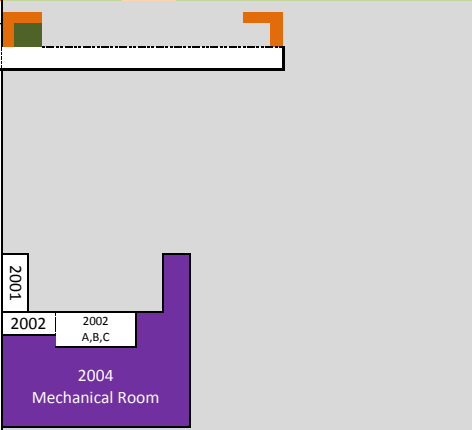

Student Permit Parking

Metered Parking

Metered Parking

Staff Permit Parking

Student Permit Parking

- Accessible Washroom
- Men's Washroom
- Women's Washroom
- Stairs
- Elevator

- Accessible Washroom
- Men's Washroom
- Women's Washroom
- Stairs
- Elevator

Coin Entry

Coin Entry Parking

Metered Parking

Metered Parking

Staff Parking

1142M Access thru cafeteria

MAIN COURTYARD

2001