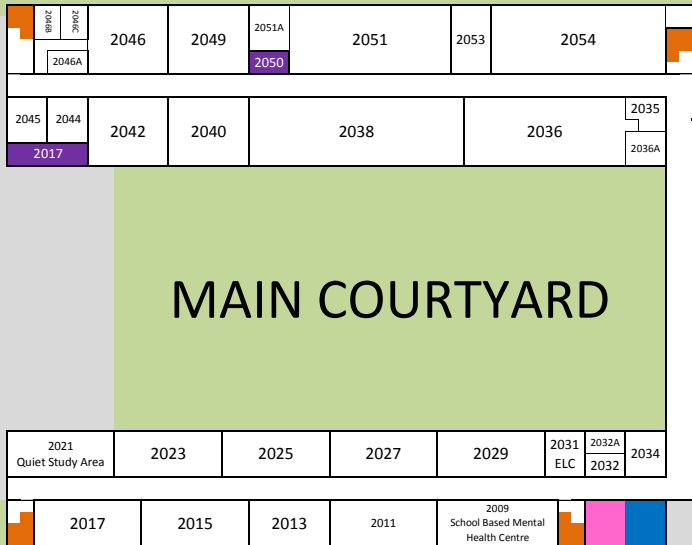

Student Permit Parking

Metered Parking

Metered Parking

Staff Permit Parking

Student Permit Parking

- Accessible Washroom
- Men's Washroom
- Women's Washroom
- Stairs
- Elevator

- Accessible Washroom
- Men's Washroom
- Women's Washroom
- Stairs
- Elevator

Coin Entry

Coin Entry Parking

Metered Parking

Metered Parking

Staff Parking

1142M Access thru cafeteria

MAIN COURTYARD

2001