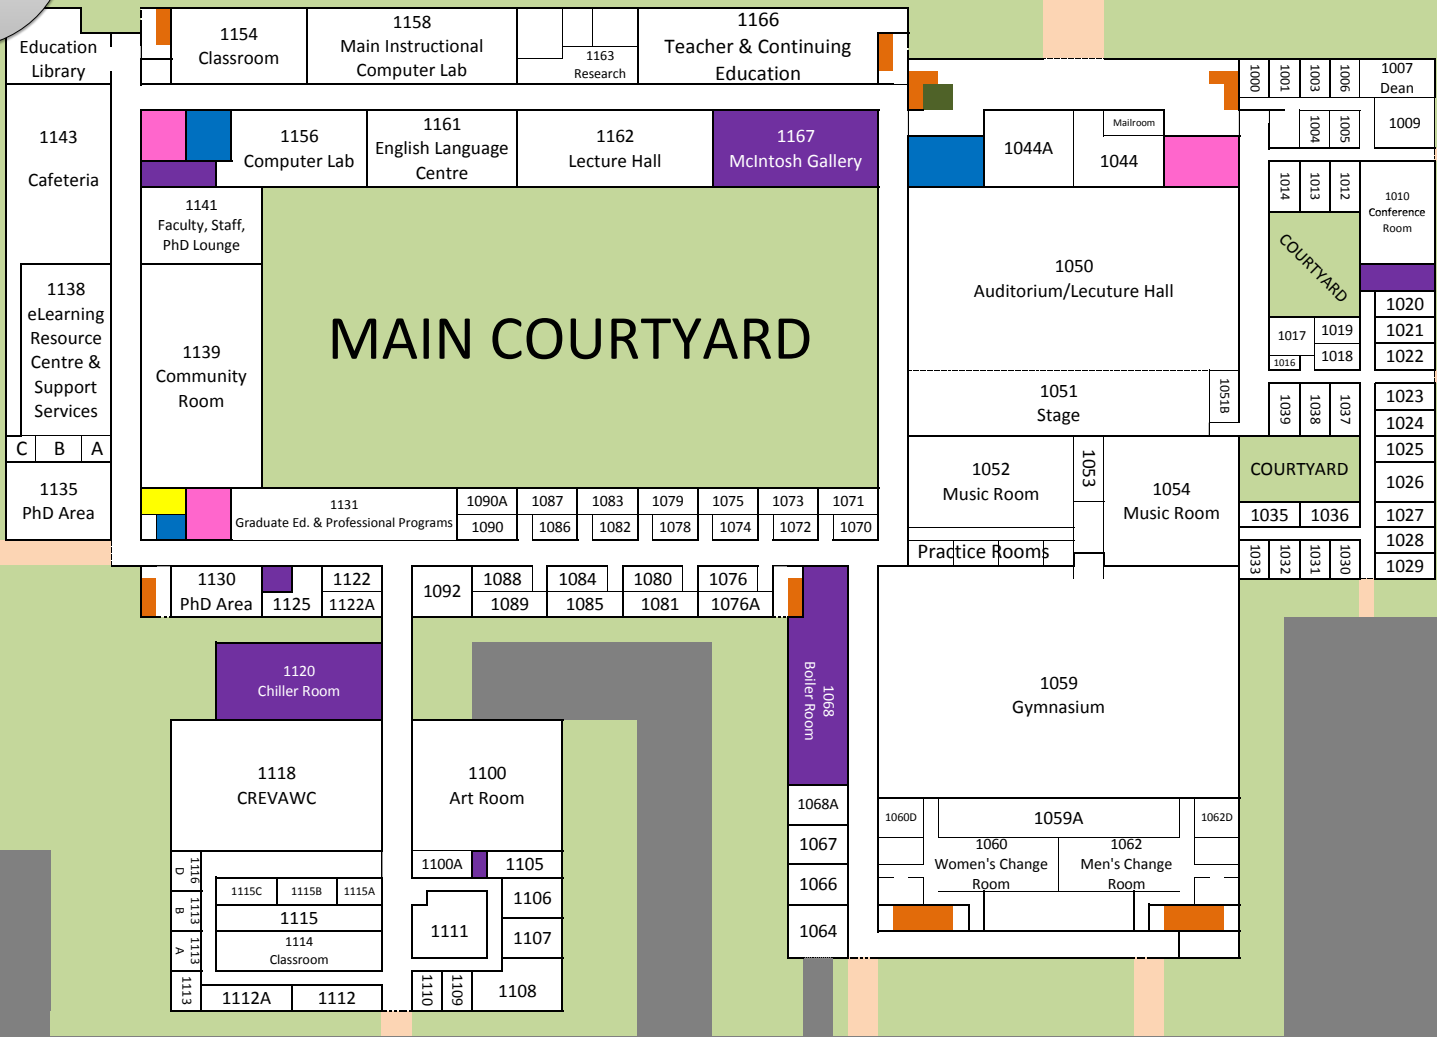

Student Permit Parking

Metered Parking

Metered Parking

Staff Permit Parking

Student Permit Parking

- Accessible Washroom
- Men's Washroom
- Women's Washroom
- Stairs
- Elevator

- Accessible Washroom
- Men's Washroom
- Women's Washroom
- Stairs
- Elevator

Coin Entry

Coin Entry Parking

Metered Parking

Metered Parking

Staff Parking

1142M Access thru cafeteria

MAIN COURTYARD

2001