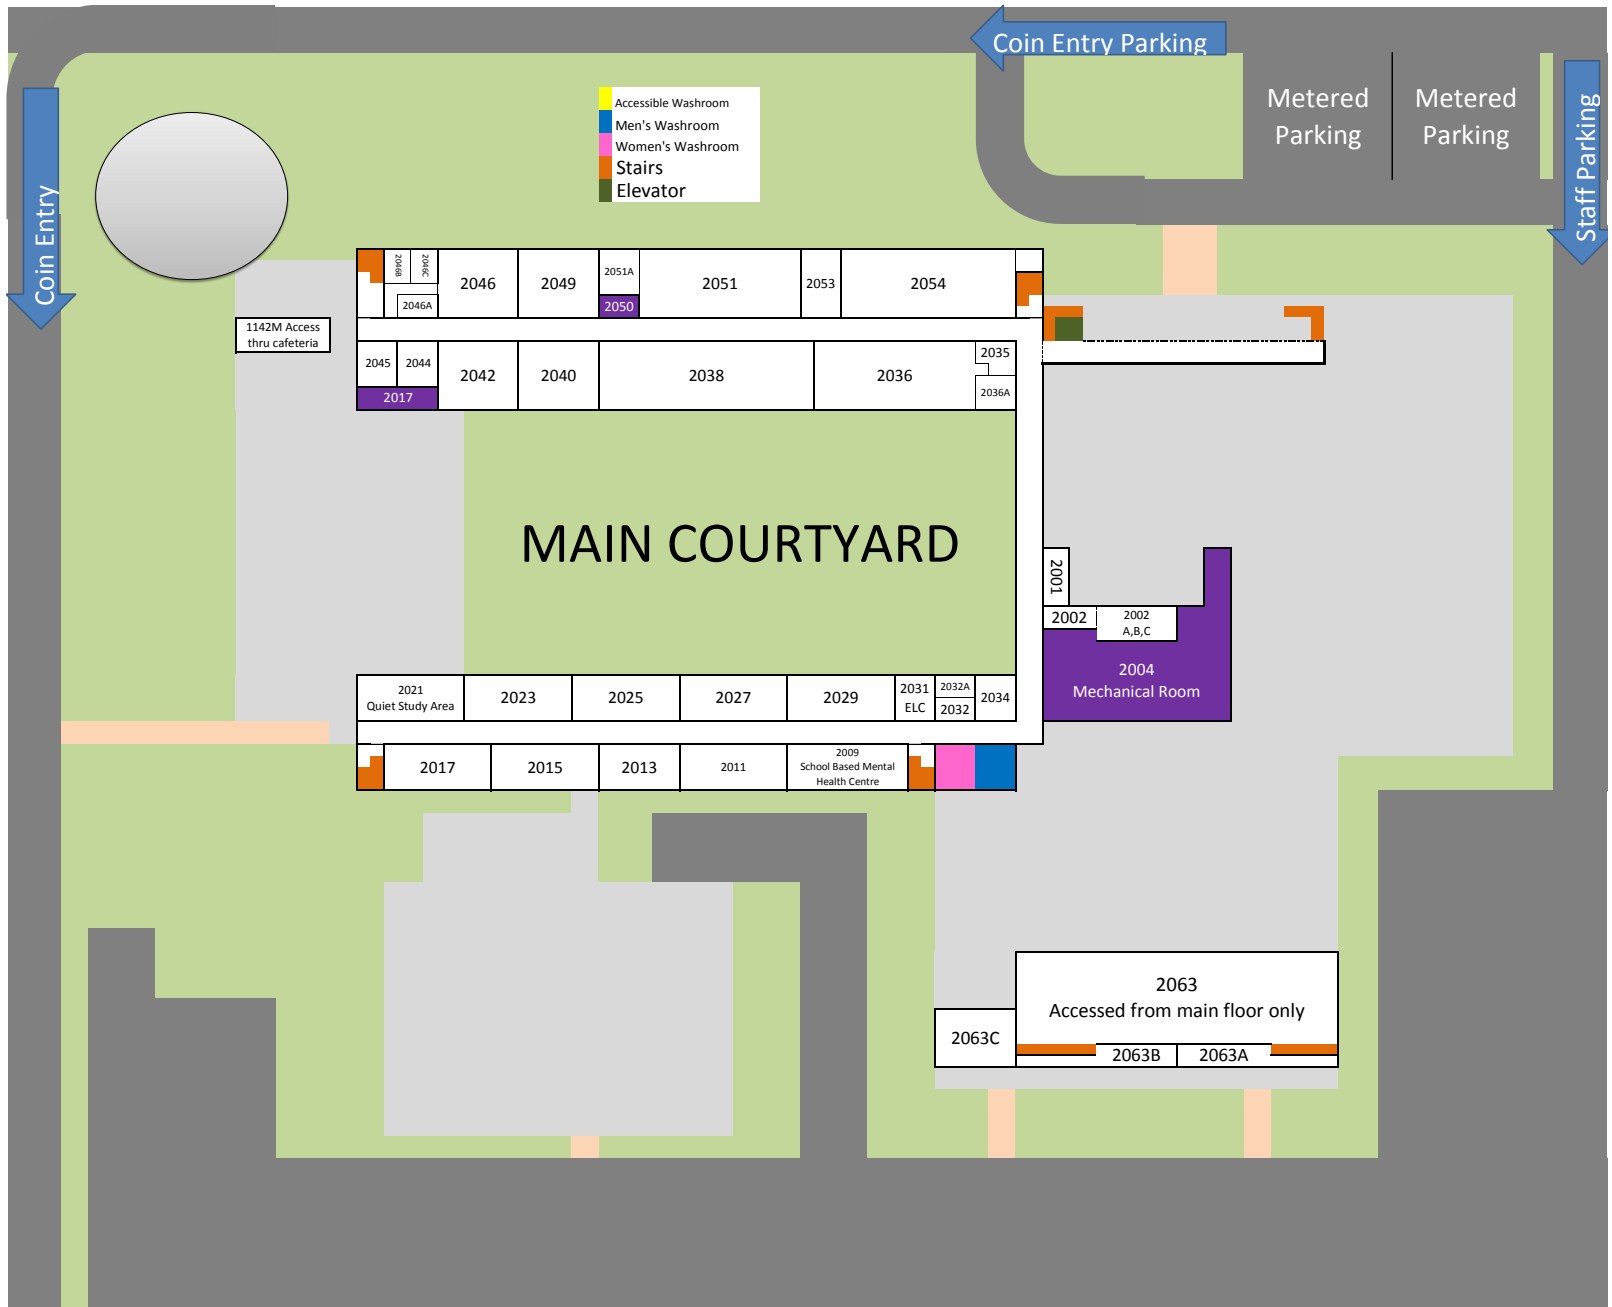

Student Permit Parking

Metered Parking

Metered Parking

Staff Permit Parking

Student Permit Parking

- Accessible Washroom
- Men's Washroom
- Women's Washroom
- Stairs
- Elevator

- Accessible Washroom
- Men's Washroom
- Women's Washroom
- Stairs
- Elevator

Coin Entry

Coin Entry Parking

Metered Parking

Metered Parking

Staff Parking

1142M Access thru cafeteria

MAIN COURTYARD

2001